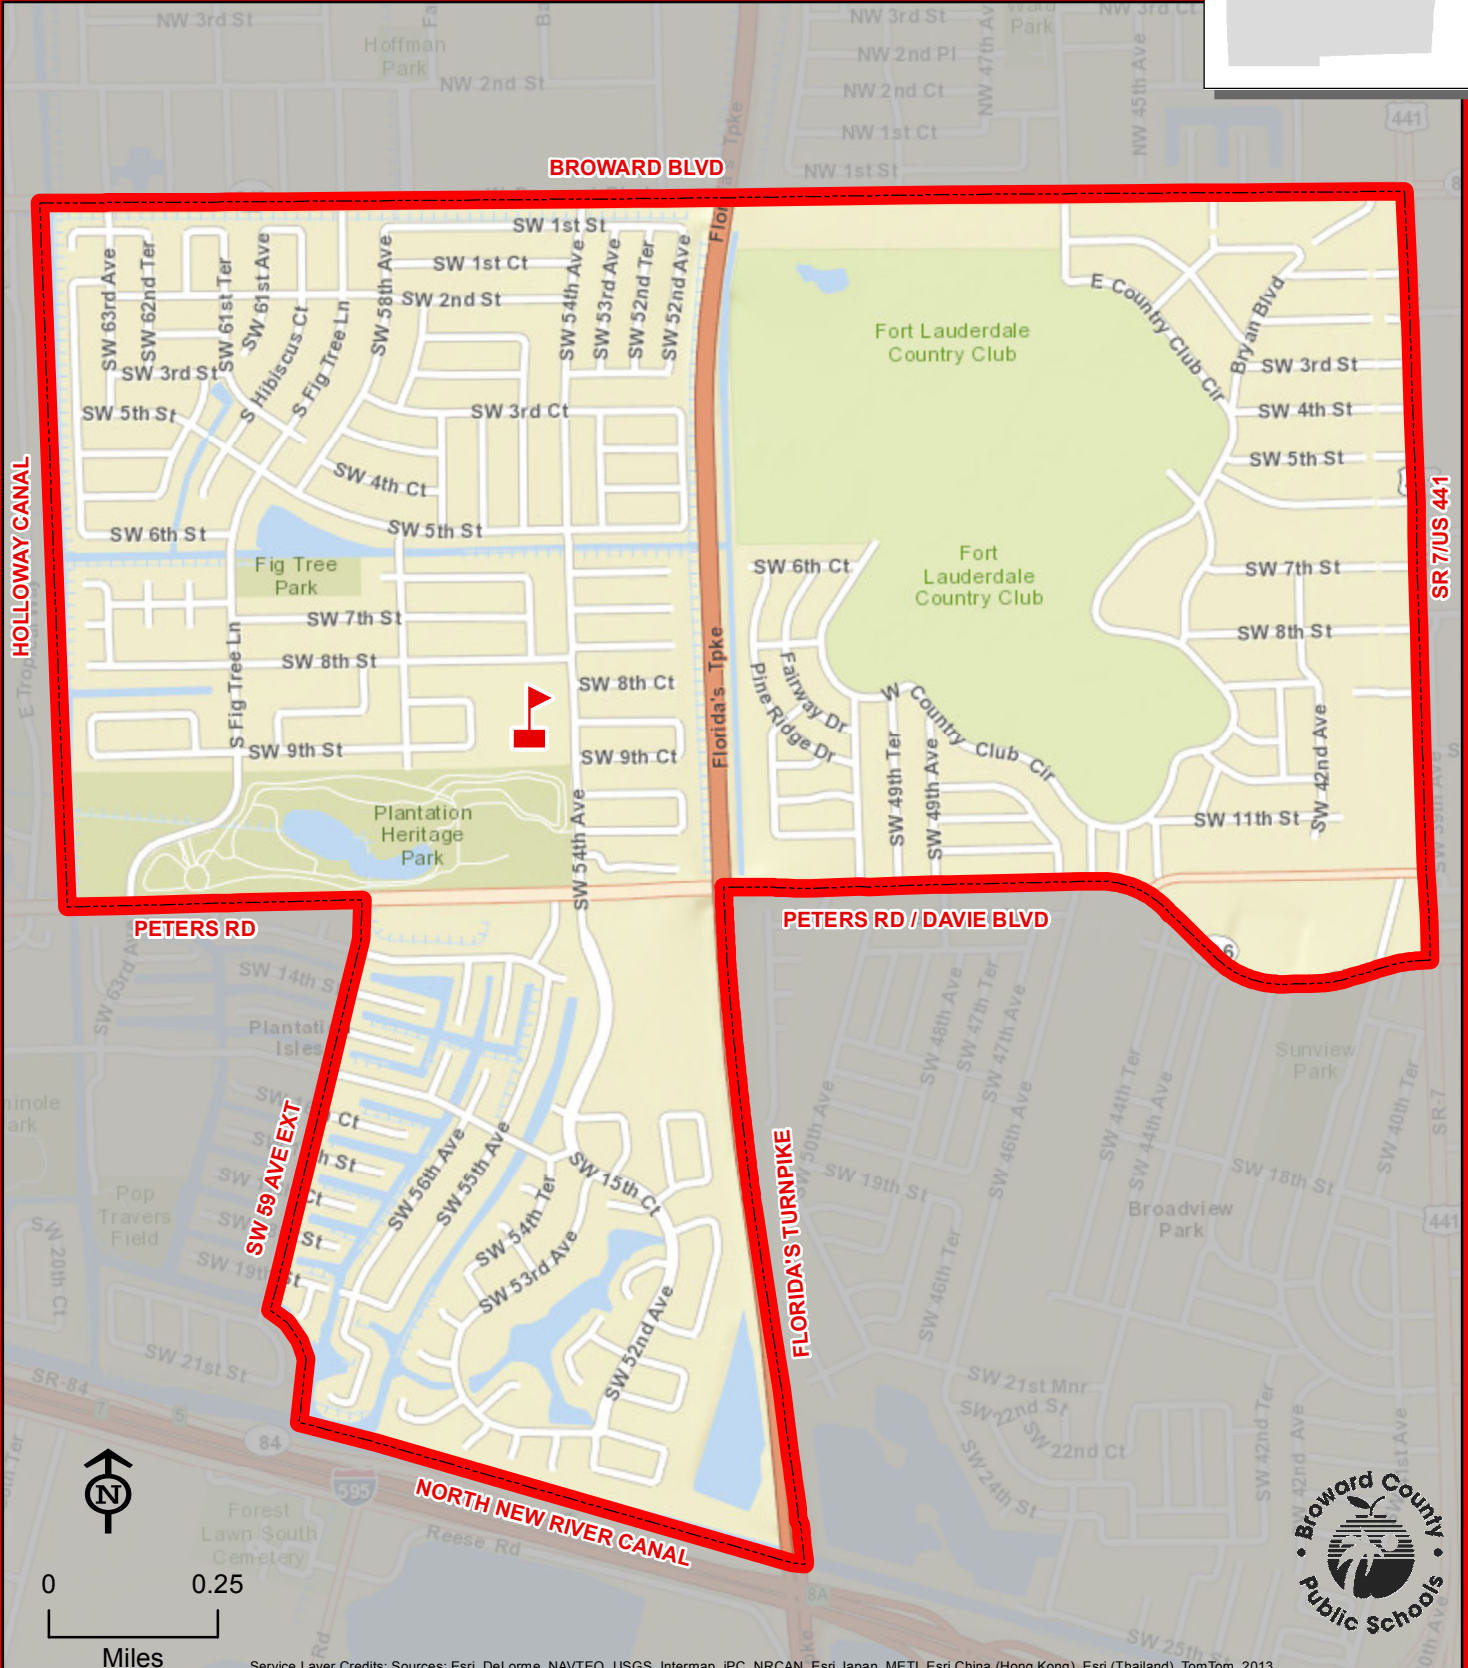

PLANTATION PARK ELEMENTARY SCHOOL

875 SW 54 AVENUE
PLANTATION, FLORIDA 33317
754-323-7150

Service Layer Credits: Sources: Esri, DeLorme, NAVTEQ, USGS, Intermap, iPC, NRCAN, Esri Japan, METI, Esri China (Hong Kong), Esri (Thailand), TomTom, 2013

THIS MAP IS FOR CONCEPTUAL PURPOSES ONLY AND SHOULD NOT BE USED FOR LEGAL BOUNDARY DETERMINATIONS